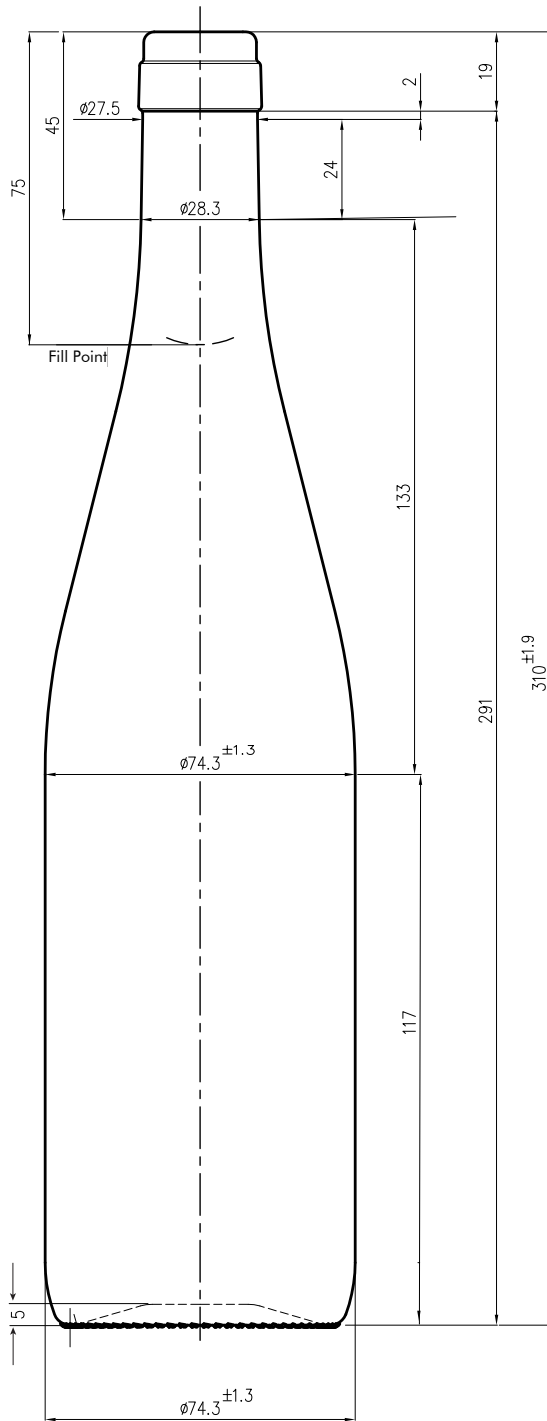

# REINSKAYA 0.700

KMC  
G L A S S

### NF H 35 100 SPECIAL

- ⌘ Reinskaya 0.700
- ⌘ Weight - 375
- ⌘ Filling CAP - 700 ml
- ⌘ Color - Flint; Blue
- ⌘ Diameter - 74.3
- ⌘ Entrance bore diameter - 18.5

www.kmc.glass  
sales@kmc.glass