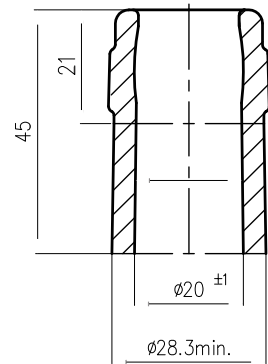

### NF H 35 100 SPECIAL

- ⌘ Reinskaya 0.700
- ⌘ Weight - 375
- ⌘ Filling CAP - 700 ml
- ⌘ Color - Flint; Blue
- ⌘ Diameter - 74.3
- ⌘ Entrance bore diameter - 18.5

www.kmc.glass  
sales@kmc.glass