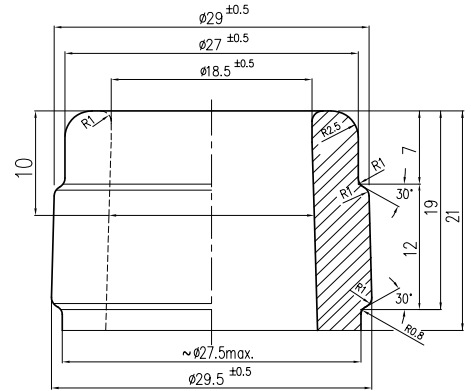

### NF H 35 100 SPECIAL

- ⌘ Reinskaya 0.700
- ⌘ Weight - 375
- ⌘ Filling CAP - 700 ml
- ⌘ Color - Flint; Blue
- ⌘ Diameter - 74.3
- ⌘ Entrance bore diameter - 18.5

www.kmc.glass  
sales@kmc.glass